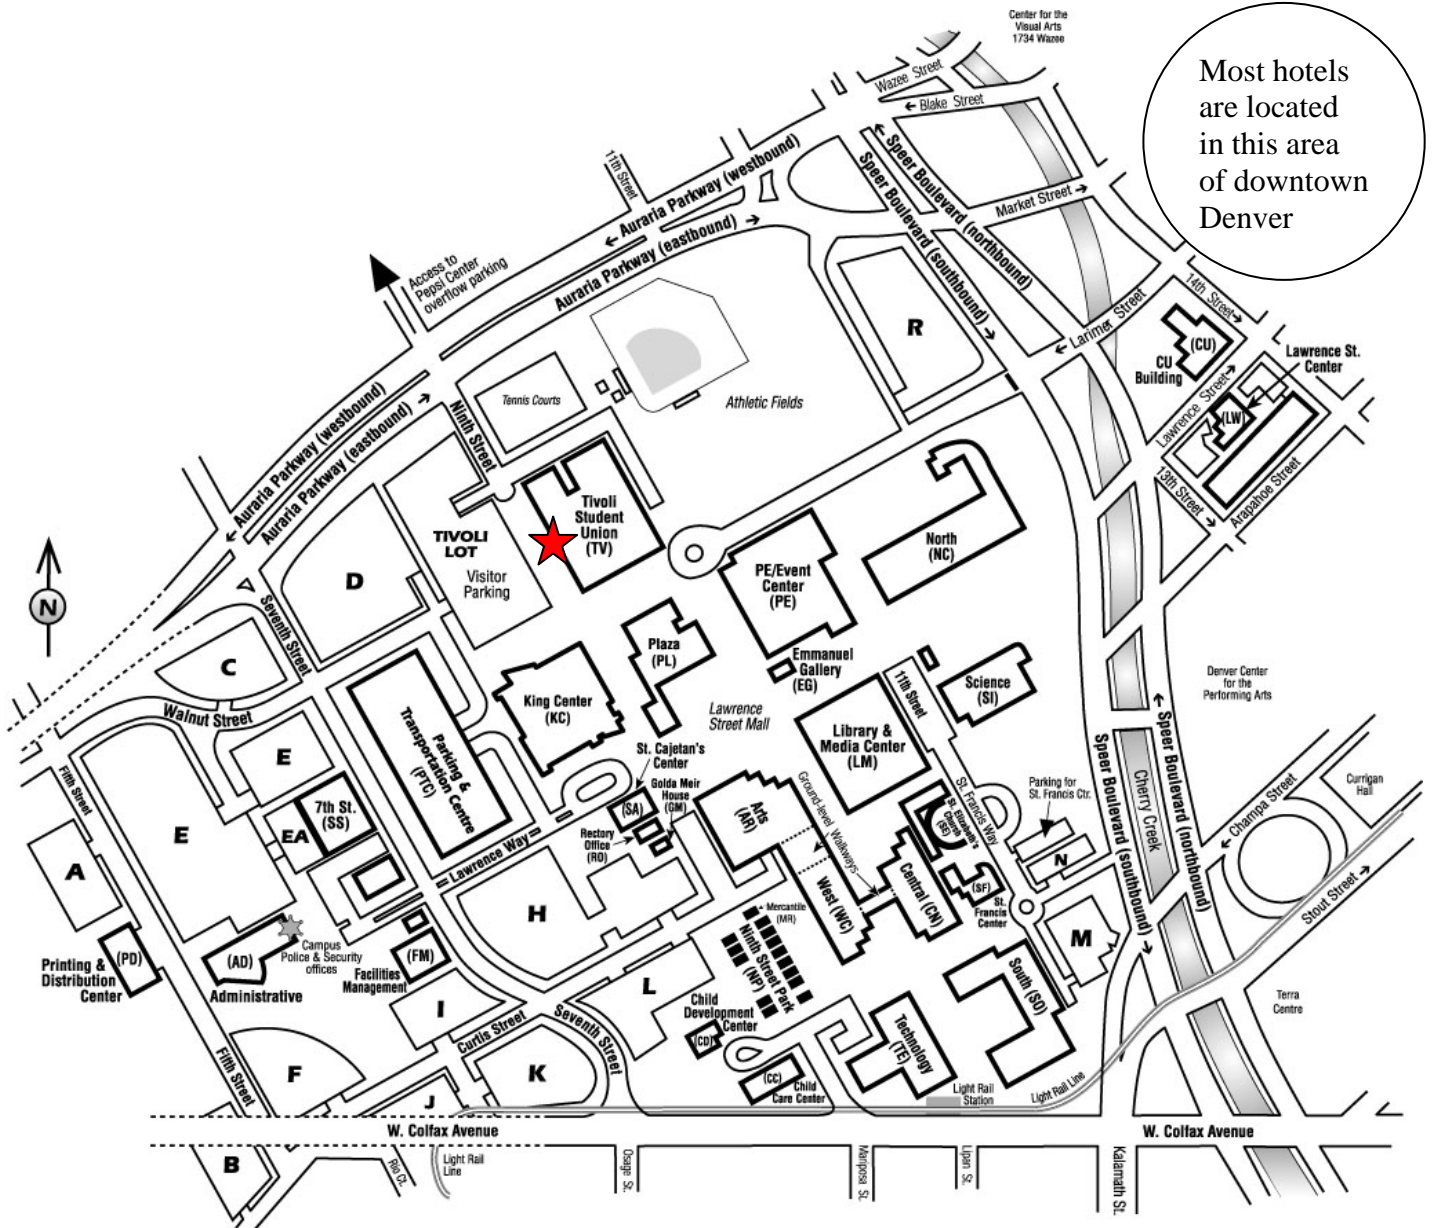

## Tivoli Student Union ~ Auraria Campus 900 Auraria Parkway, Denver, CO 80204.

The following map is for the Auraria Campus. If you need more specific directions or have any questions, please call the project coordinator at 303-352-4202.

**Southbound:** Take I-25 to Speer (Southbound) exit. Remain in the right hand lane and turn right on Auraria Parkway (Westbound). At 9<sup>th</sup> Street turn left and get in the right hand lane. Turn right into the Tivoli Visitor Parking Lot or left towards the Tivoli Parking Structure.

**Northbound:** Take I-25 to Auraria Parkway. Turn right on 9<sup>th</sup> Street and remain in the right hand lane. Turn right into the Tivoli Visitor Parking Lot or left towards the Tivoli Parking Structure.

**Downtown:** Take Speer Boulevard to Auraria Parkway. Turn left on 9<sup>th</sup> Street (1<sup>st</sup> stoplight) and remain in the right hand lane. Turn right into the Tivoli Visitor Parking Lot or left towards the Tivoli Parking Structure.